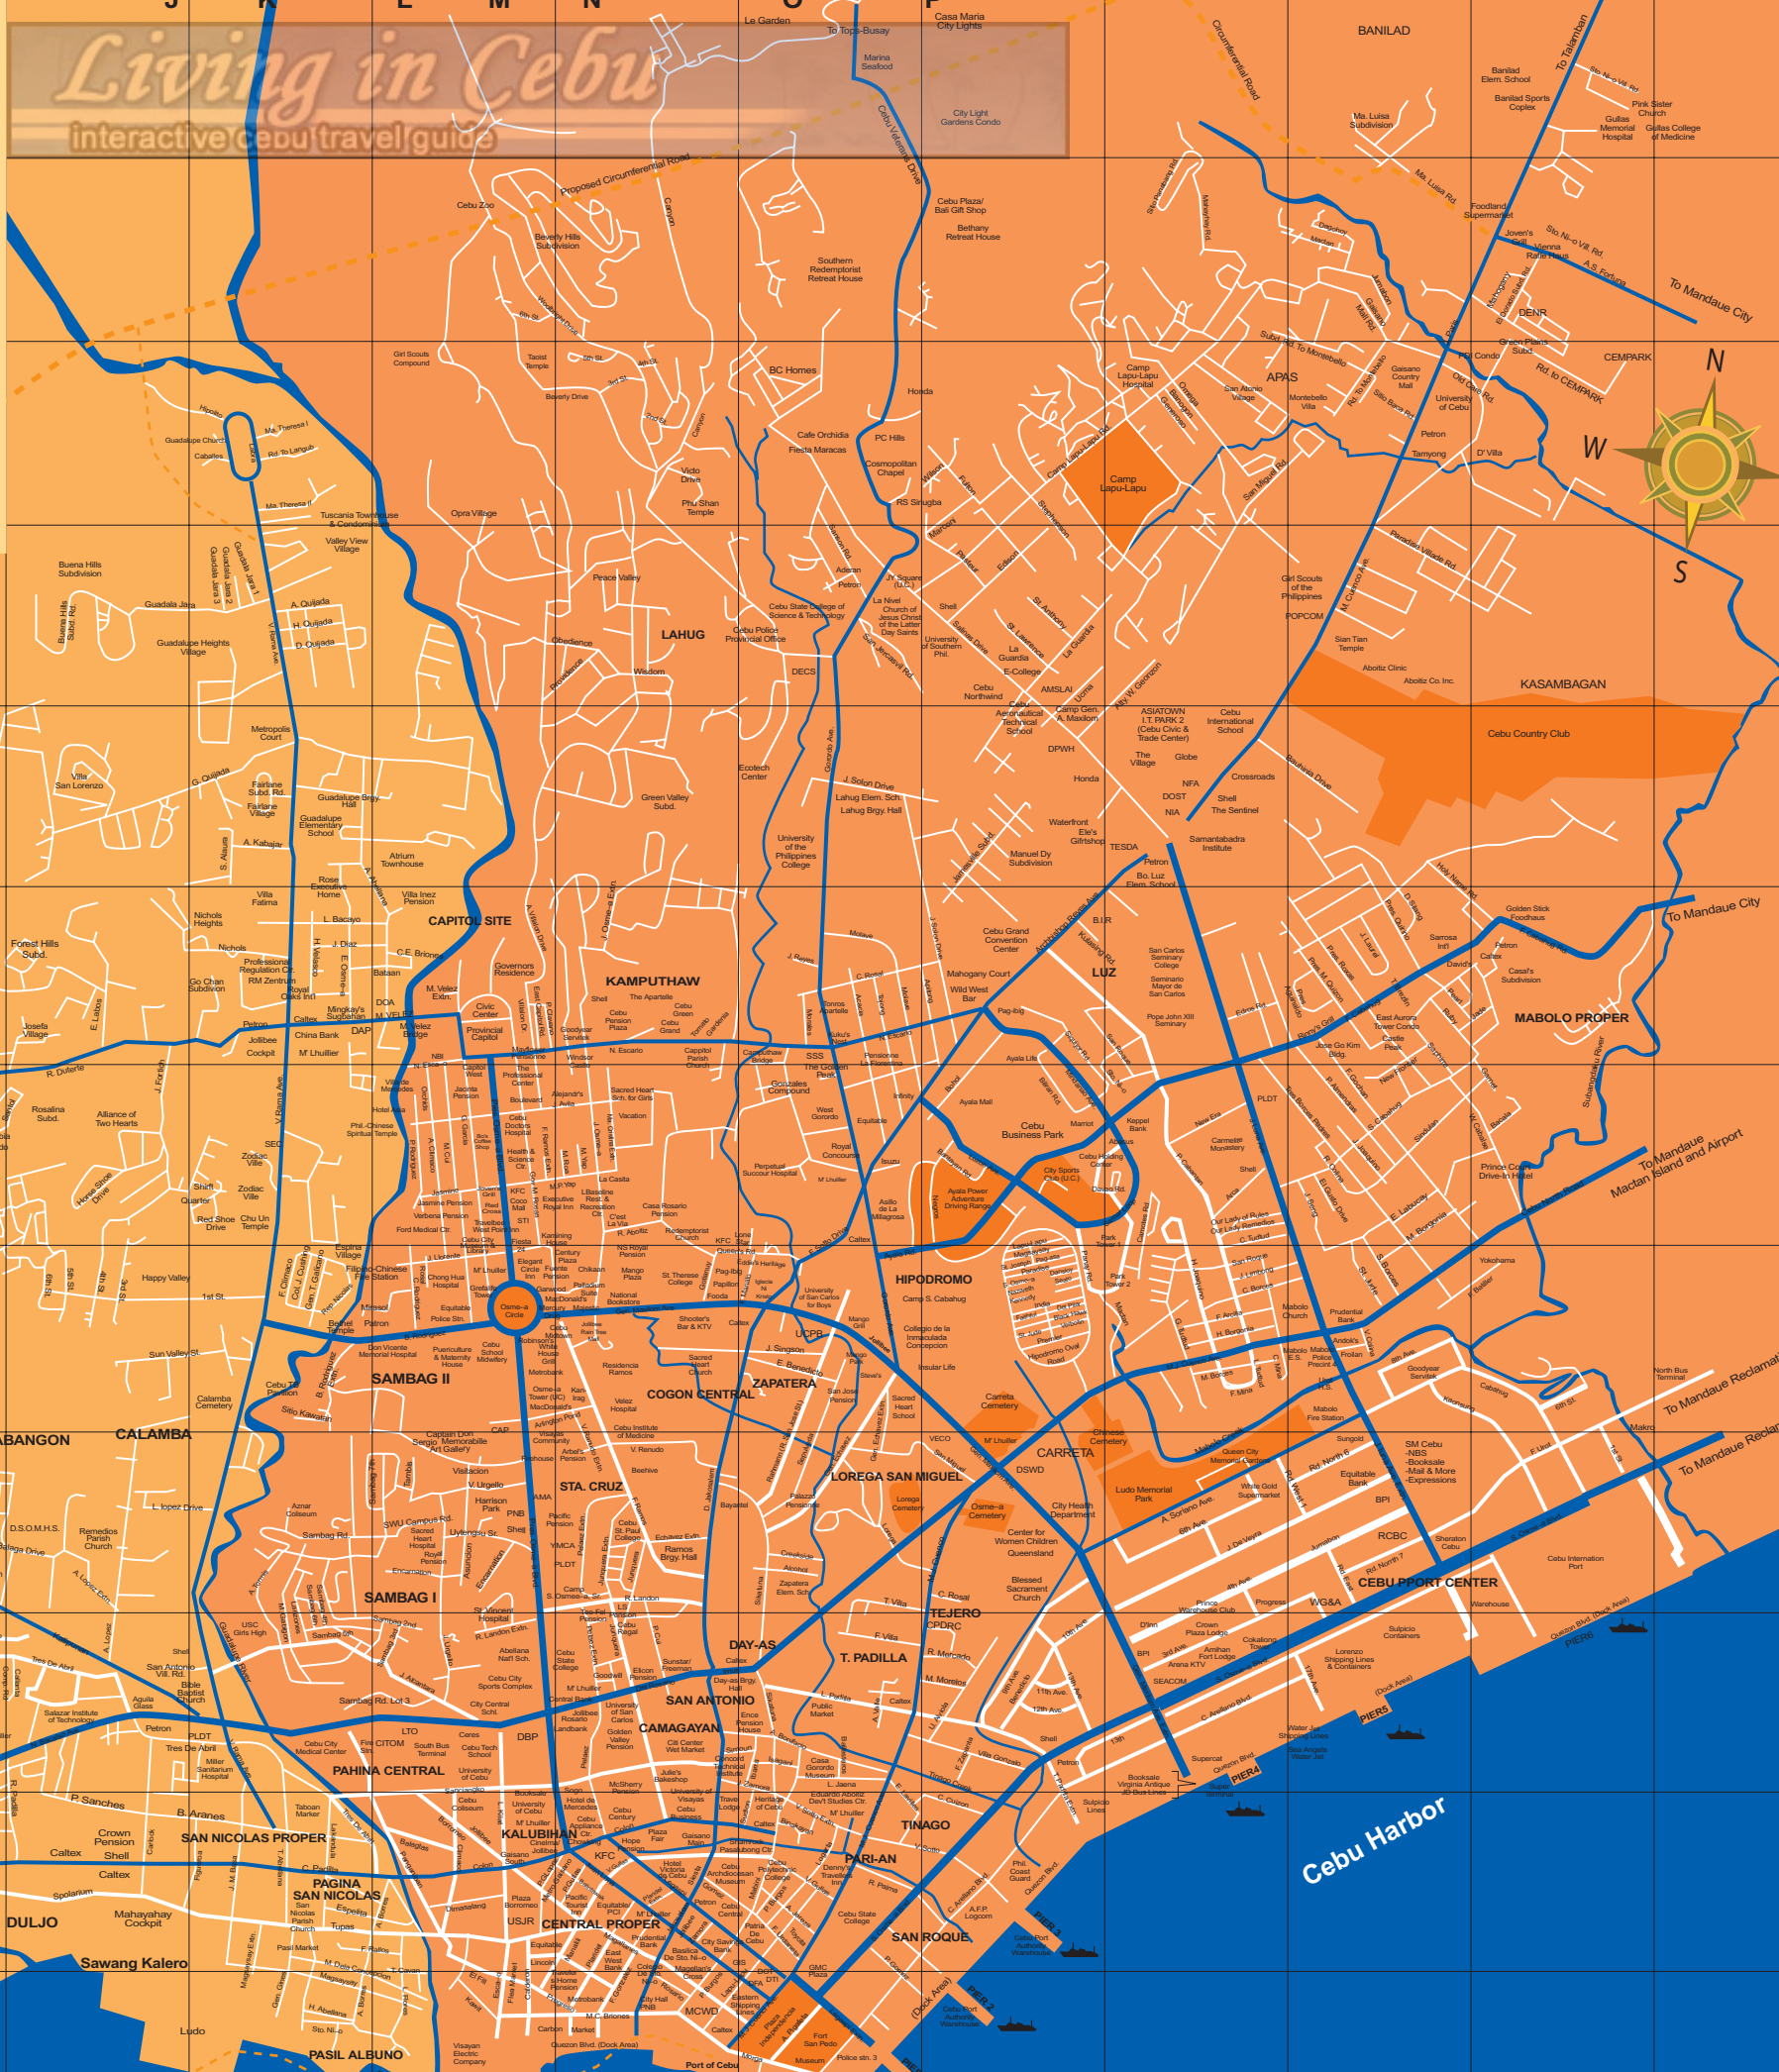

E-Z CEBU map 2

JOURNEY THROUGH THE STREETS OF CEBU

ENTERTAINMENT	Bethel M-10	Chu Un H-7	Phil-Chinese Spiritual I-7	Infinity K-7	Lone Star K-7	Papillon K-8	Shooter's Bar & KTV J-8	Steve's K-8	The Village M-5	Wild West Bar L-6
CEMETERIES	Calamba H-8	Chinese L-8	Lorega M-9	Ludo Memorial Park M-9	Osmeña M-9	Queen City Memorial Gardens M-9				
BUS TERMINALS										
SEAPORT										
GAS STATIONS										
SCHOOLS/UNIVERSITIES										
HOSPITALS										
CHURCHES										
TEMPLES										
RESTAURANTS/FASTFOODS										
HOTELS										